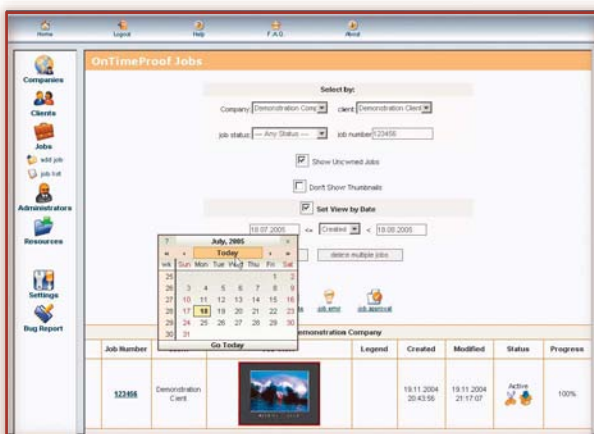

OnTimeProof

Integrated Online Job Submission and Proofing for any Production Workflow!

Would you like to deliver your PreFlight Expert to your customer site the moment they are ready to send you a print job?
Would you like to deliver your customer to your site the moment their job is ready to proof?

OnTimeProof
View the Jobs using data filter

Here's What You Get!

PDF Connect is a branded - client installable printer driver - that insures consistent quality production ready files are delivered to your doorstep from your clients. Configure your PDF Creation, Preflighting and Job Ticket requirements once - and then deliver this to many clients. Like sending out a specialized Preflight team to each of your customer sites.