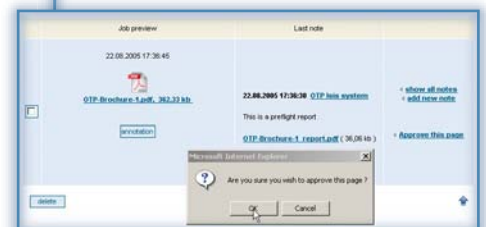

OnTimeProof Approve Job