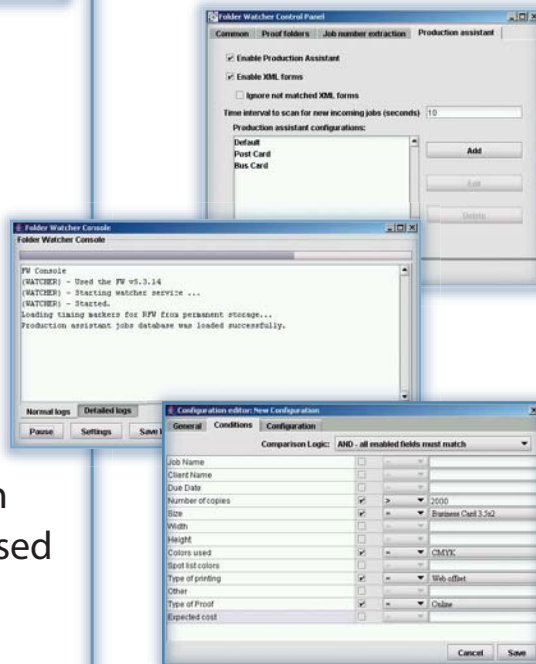

A powerful automation tool that manages posting proofs for clients and routing job tickets PDF's into your workflow.

OnTimeProof

- Custom web site that matches your current site design
- Handles PDF submission with HTML based online ordering and job ticketing
- Notifies CSR by email on Job Submission
- Job Number based Management
- Sends email notifications to clients that proofs are ready
- Supports online annotations of PDF files between unlimited number of people
- Tracks and notifies when Page or Job has been Approved